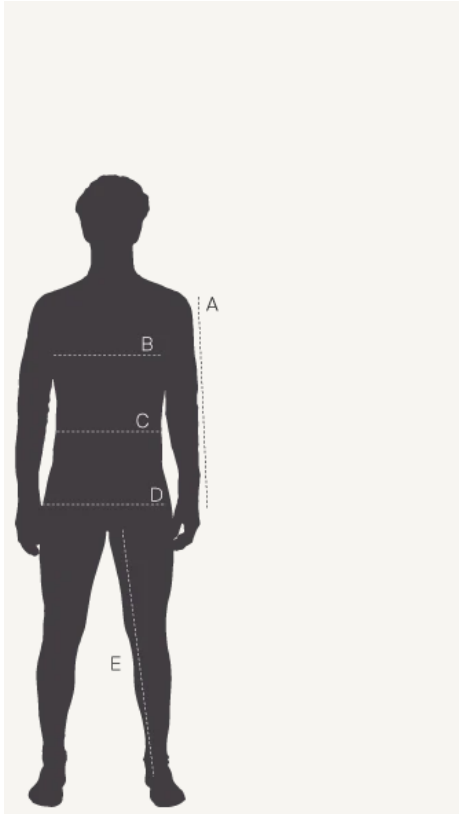

MEN - Pants/Shorts

	S	M	L	XL	XXL	3XL
Height	171...177	177...180	180...186	186...190	190...193	190...193
C: Waist	77...83	83...89	89...95	95...101	101...107	107...113
E: Inseam	82...84	84...86	86...88	88...90	90...92	90...92

cm ☒ tommer