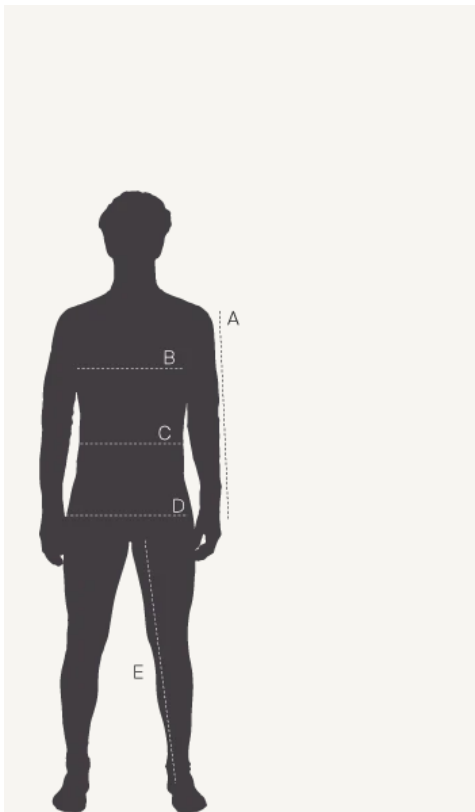

cm tommer

MEN - Pants/Shorts

	S	M	L	XL	XXL	3XL
Height	171...177	177...180	180...186	186...190	190...193	190...193
C: Waist	77...83	83...89	89...95	95...101	101...107	107...113
E: Inseam	82...84	84...86	86...88	88...90	90...92	90...92

cm tommer

MEN - Jackets/Tops/T-shirts

	S	M	L	XL	XXL	3XL
Height	171...177	177...180	180...186	186...190	190...193	190...193
A: Arm length	61...63	62.5...64.5	64...66	65.5...67.5	67...69	67...69
B: Chest	89...95	95...101	101...107	107...113	113...119	119...125
C: Waist	77...83	83...89	89...95	95...101	101...107	107...113
D: Hip	91...97	97...103	103...109	109...115	115...121	121...127