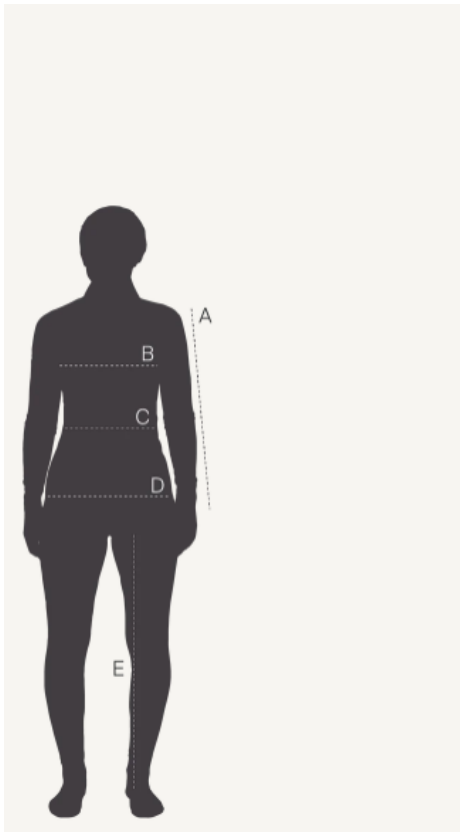

cm tommer

MEN - Jackets/Tops/T-shirts

	S	M	L	XL	XXL	3XL
Height	171...177	177...180	180...186	186...190	190...193	190...193
A: Arm length	61...63	62.5...64.5	64...66	65.5...67.5	67...69	67...69
B: Chest	89...95	95...101	101...107	107...113	113...119	119...125
C: Waist	77...83	83...89	89...95	95...101	101...107	107...113
D: Hip	91...97	97...103	103...109	109...115	115...121	121...127

cm tommer

WOMEN - Pants/Shorts

×

	XS	S	M	L	XL	XXL
Height	158...162	162...166	166...170	170...174	174...178	178...
C: Waist	61...67	67...73	73...79	79...85	85...91	91...97
E: Inseam	73...75	75...77	77...79	79...81	81...83	81...83

cm tommer

WOMEN - Jackets/Tops/T-shirts

×

	XS	S	M	L	XL	XXL
W: Height	158...162	162...166	166...170	170...174	174...178	178...
A: Arm length	55...57	56.5...58.5	58...60	59.5...61.5	61...63	61...63
B: Chest	78...84	84...90	90...96	96...102	102...108	108...114
C: Waist	61...67	67...73	73...79	79...85	85...91	91...97
D: Hip	85...91	91...97	97...103	103...109	109...115	115...121